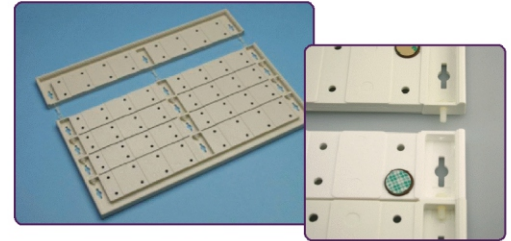

portico™

modular frame directory

Start with our 3" x 18" header and base, then add as many 2" x 18" frame inserts as required to complete directory signage or a wall mounted directory

Features:

- > Material: high impact plastic (polymer)
- > 3" x 18" header/base; 2" x 18" insert panels
- > Accepts a variety of substrates up to 1/8" thick.

Packaging:

Includes assembly hardware kit.
4 snap-locks included per insert.

	Round Corner					Square Corner					
Size		Black	Slate Grey	Cocoa	Desert Sand		Linen White	Black	Slate Grey	Cocoa	Desert Sand
Header / Base 3" x 18"	Round Part #					Square Part #					
	PRT-XXX-R318	BLK	GRY	BRN	SND	PRT-XXX-S318	WHT	BLK	GRY	BRN	SND
Insert 2" x 18"		PRT-BLK-R218 (Black)	PRT-GRY-R218 (Slate Grey)	PRT-BRN-R218 (Cocoa)	PRT-SND-R218 (Desert Sand)						

Signs are ready to ship at a moment's notice. Perfect for those last-minute projects.

Features:

- > Available and ready-to-ship in black with white text/graphics and grade 2 Braille.
- > 8" x 8" standard size.
- > 100% ADA compliant.
- > One piece injection-molded construction.
- > Cost-effective solution for restaurants, retail and small businesses.

Packaging:

Sold individually.
Framed option available in a Portico™ black frame.

'U' - Unframed ready made signs
'F' - Framed ready made signs